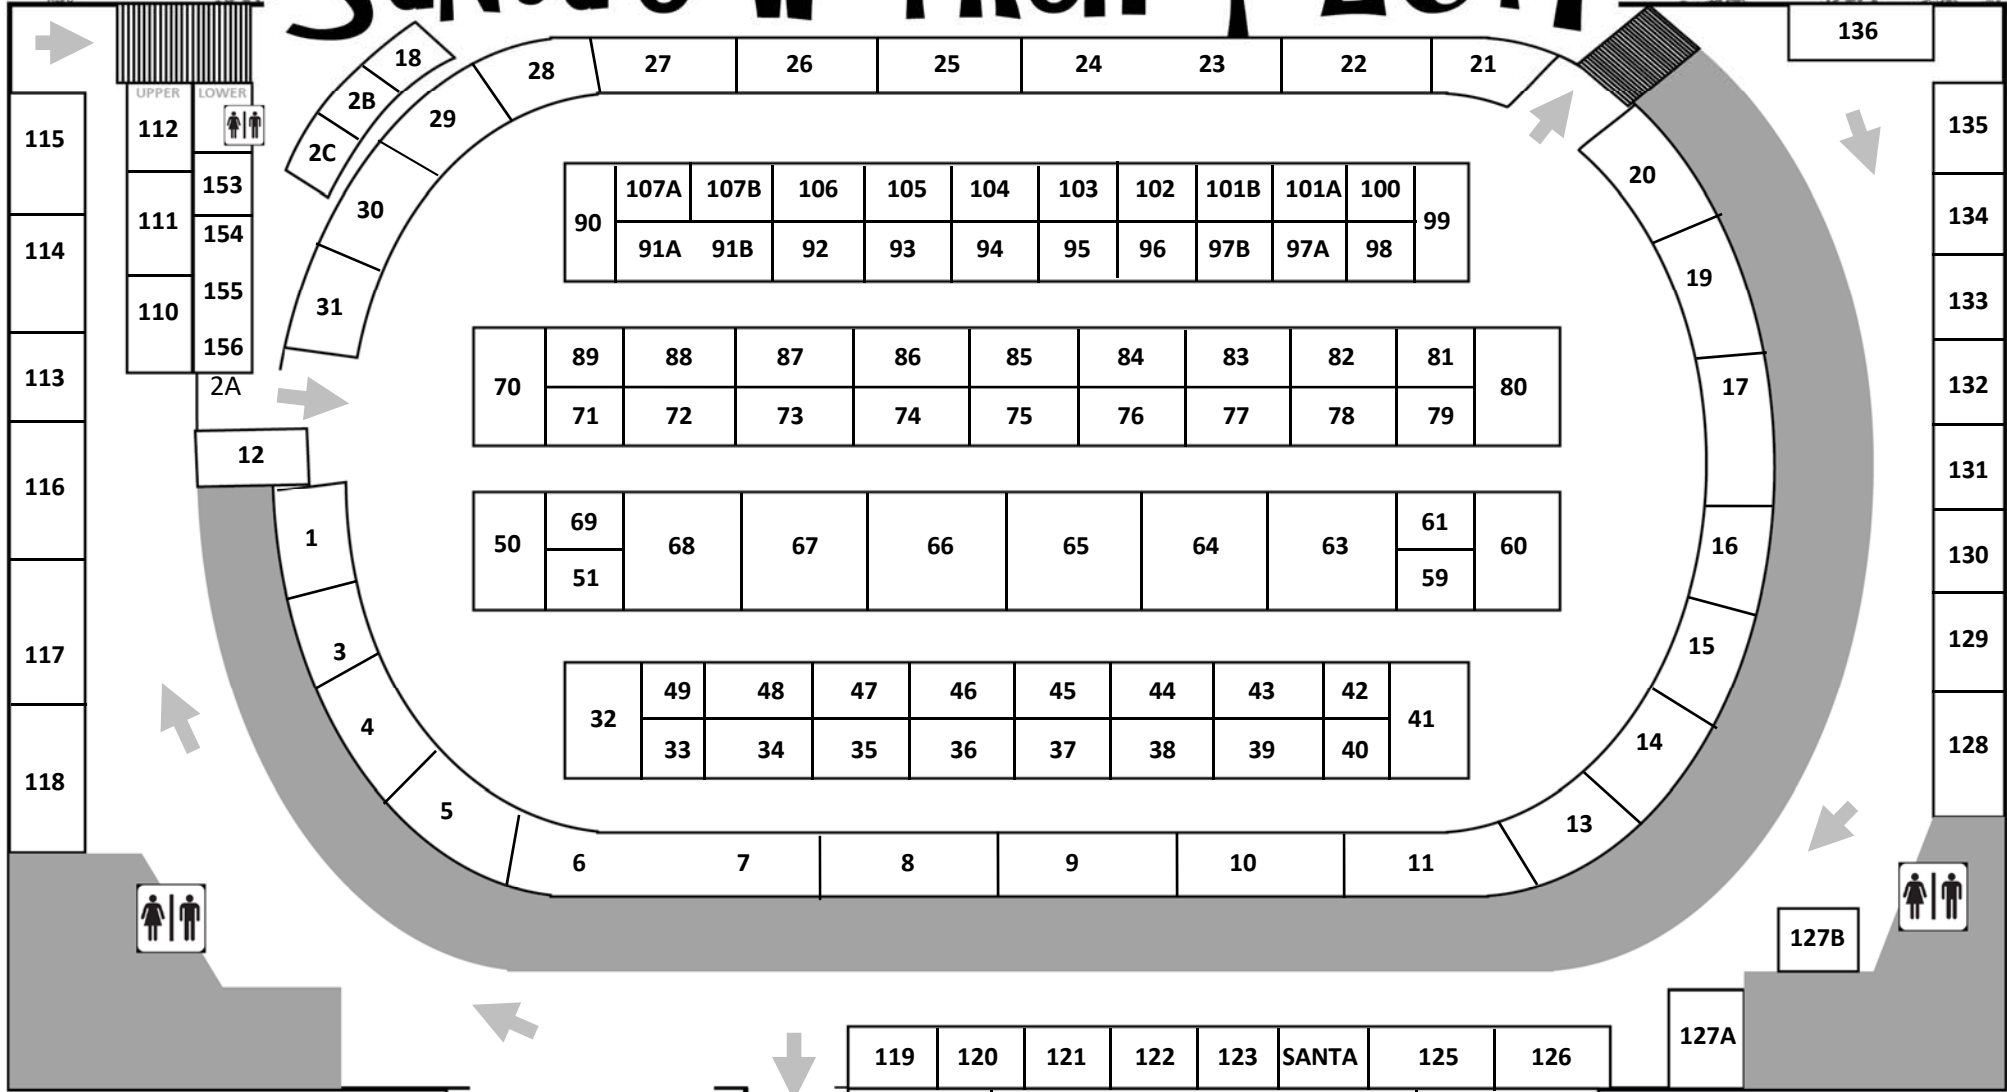

Santa's Workshop 2017

#SelfieWithSanta

Find Santa as he walks around checking to see who's naughty or nice!

Take a picture with your camera or phone for FREE!

Fri: 5-7pm
Sat: 11-1pm & 2-5pm
Sun: 1-3pm

**MAIN
ENTRANCE**

EXIT

Santa's Workshop

is presented by GFWC
Cookeville Junior
Woman's Club.
For information
about the CJWC
and the organizations we support,
visit CookevilleJWC.org

Santa's Workshop 2017

Show Hours: ❄️ Friday, Nov 17– 10am-7pm ❄️ Saturday, Nov 18 – 10am-7pm ❄️ Sunday, Nov 19– 1pm-5pm